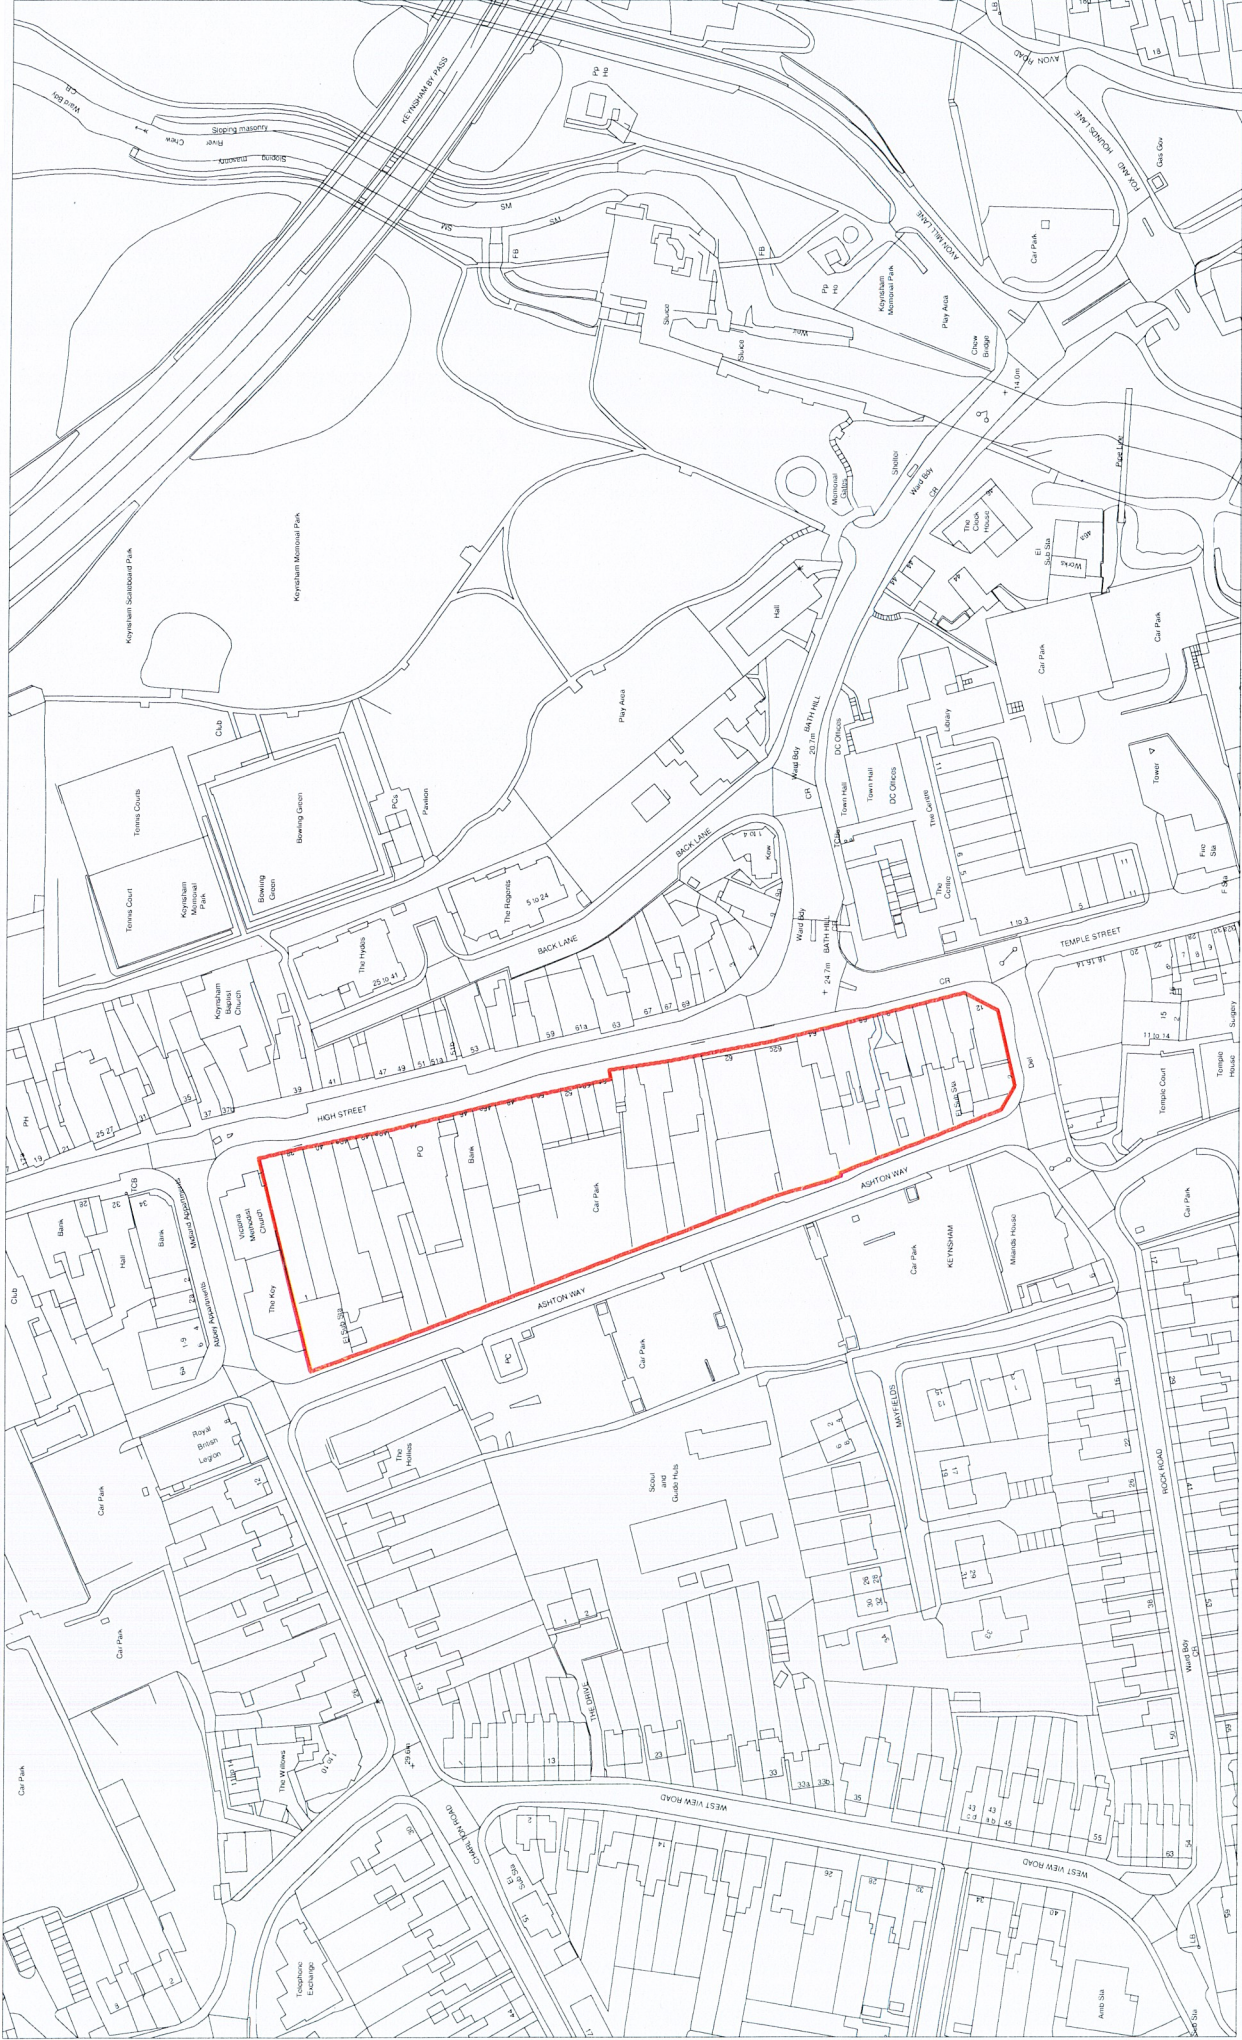

Keynsham Town Hall Development Site

Keynsham ERDP

Scale: 1:1750

March 2011

Keynsham Riverside Development Site

Keynsham ERDP

Scale: 1:1250

March 2011

© Crown copyright. All rights reserved (1000233334) (2009)

Keynsham High Street Core Development Site

Keynsham ERDP

March 2011

Scale: 1:2250

© Crown copyright. All rights reserved (1000233334) (2009)

Somerdale Development Site

Keynsham ERDP

March 2011

Scale: 1:10000

© Crown copyright. All rights reserved (100023334) (2009)

Keynsham Development Sites Overview

Scale: 1:15000

Keynsham ERDP

March 2011