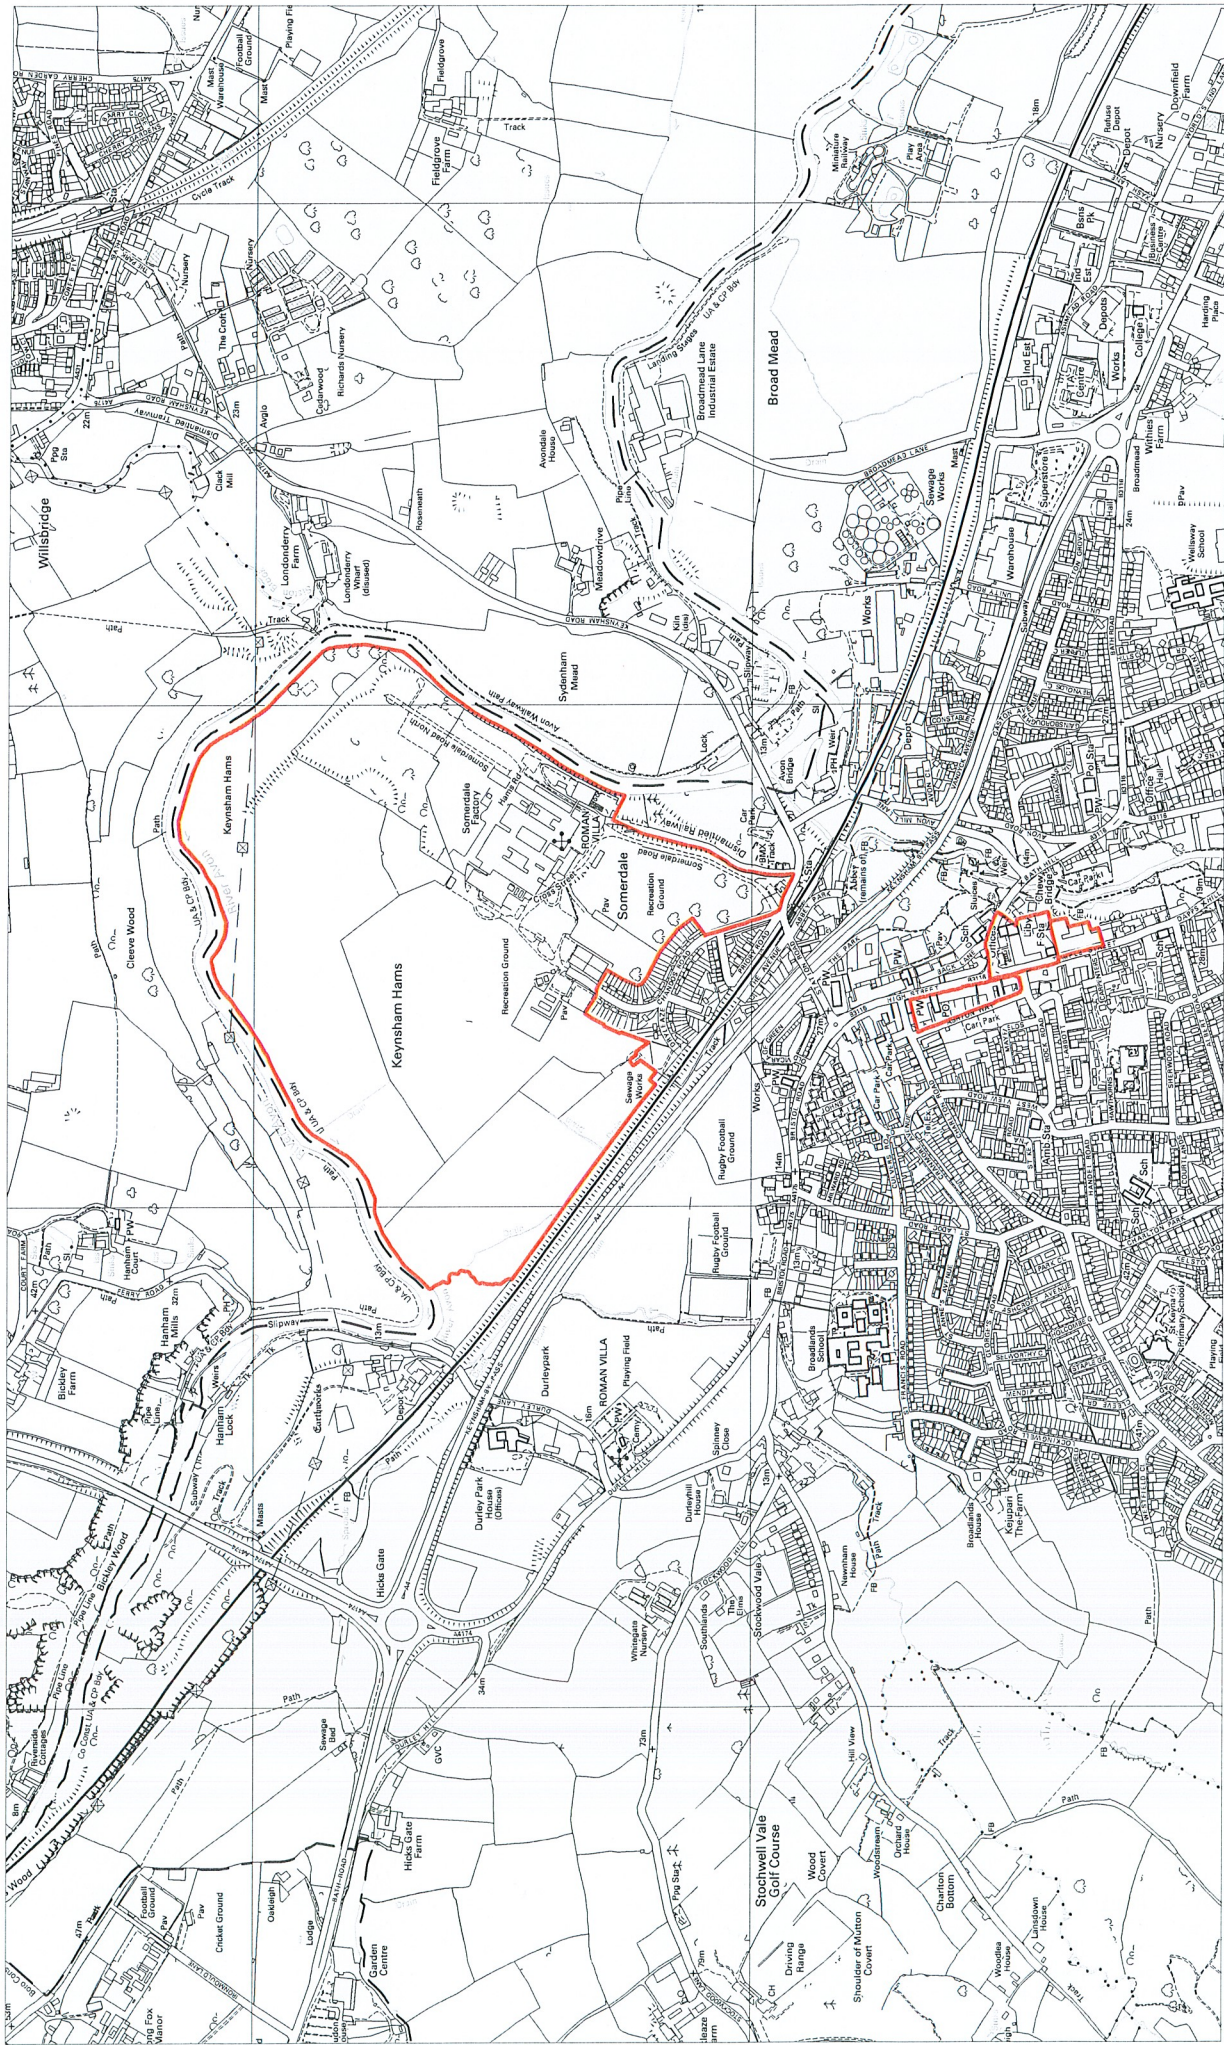

Keynsham Town Hall Development Site

Keynsham ERDP

Scale: 1:1750

March 2011

Keynsham Riverside Development Site

Keynsham ERDP

Scale: 1:1250

March 2011

© Crown copyright. All rights reserved (1000233334) (2009)

Keynsham High Street Core Development Site

Keynsham ERDP

March 2011

Scale: 1:2250

© Crown copyright. All rights reserved (1000233334) (2009)

Somerdale Development Site

Keynsham ERDP

March 2011

Scale: 1:10000

© Crown copyright. All rights reserved (100023334) (2009)

Keynsham Development Sites Overview

Scale: 1:15000

Keynsham ERDP

March 2011